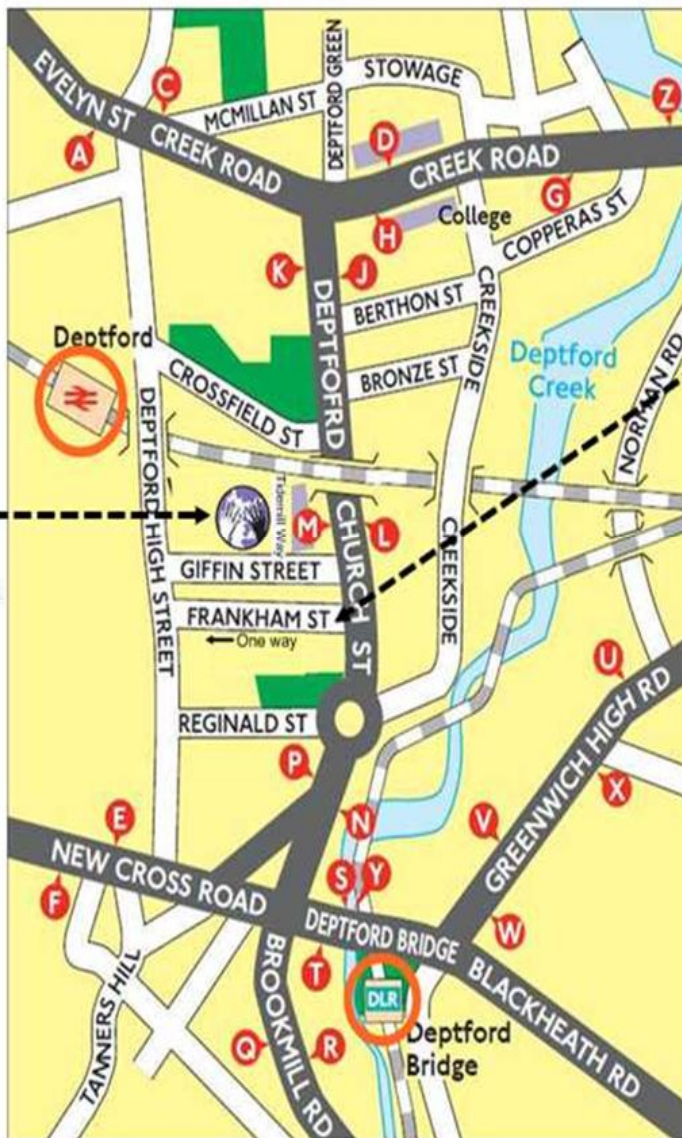

# How to find us

↑  
Visitor's entrance is on Giffin Square, next to the Library.

Pupil's entrance is via the secure gates on Tidemill Way.

Tidemill Academy  
11 Giffin Street  
Deptford  
London  
SE8 4RJ  
Call : 020 8692 3470

**Train:** Deptford Rail, Zone 2 (three minute walk)   
Trains to and from London Bridge run approximately every 10 minutes. Journey time 6 minutes.

**DLR:** Deptford Bridge (five minute walk)

**Cycling:** There are secure cycle racks within the school playground.

**Parking:** No parking is available at the school. Local paying parking bays are nearby on Frankham Street. Please note Frankham Street is one way, and car access is via Deptford Church Street.

Buses:	Bus route	Towards	Bus stops
	47	Catford	C J L N R
		Shoreditch	A K M P O
	53	Plumstead	E Y
		Whitehall	F T
	177	Peckham	F T W X
		Thamesmead	E U V Y
	188	North Greenwich	C D Z
		Russell Square	A H G
	199	Canada Water	A H G
		Catford	C D Z
	225	Canada Water	F O
		Hither Green	E R
	453	Marylebone	F T